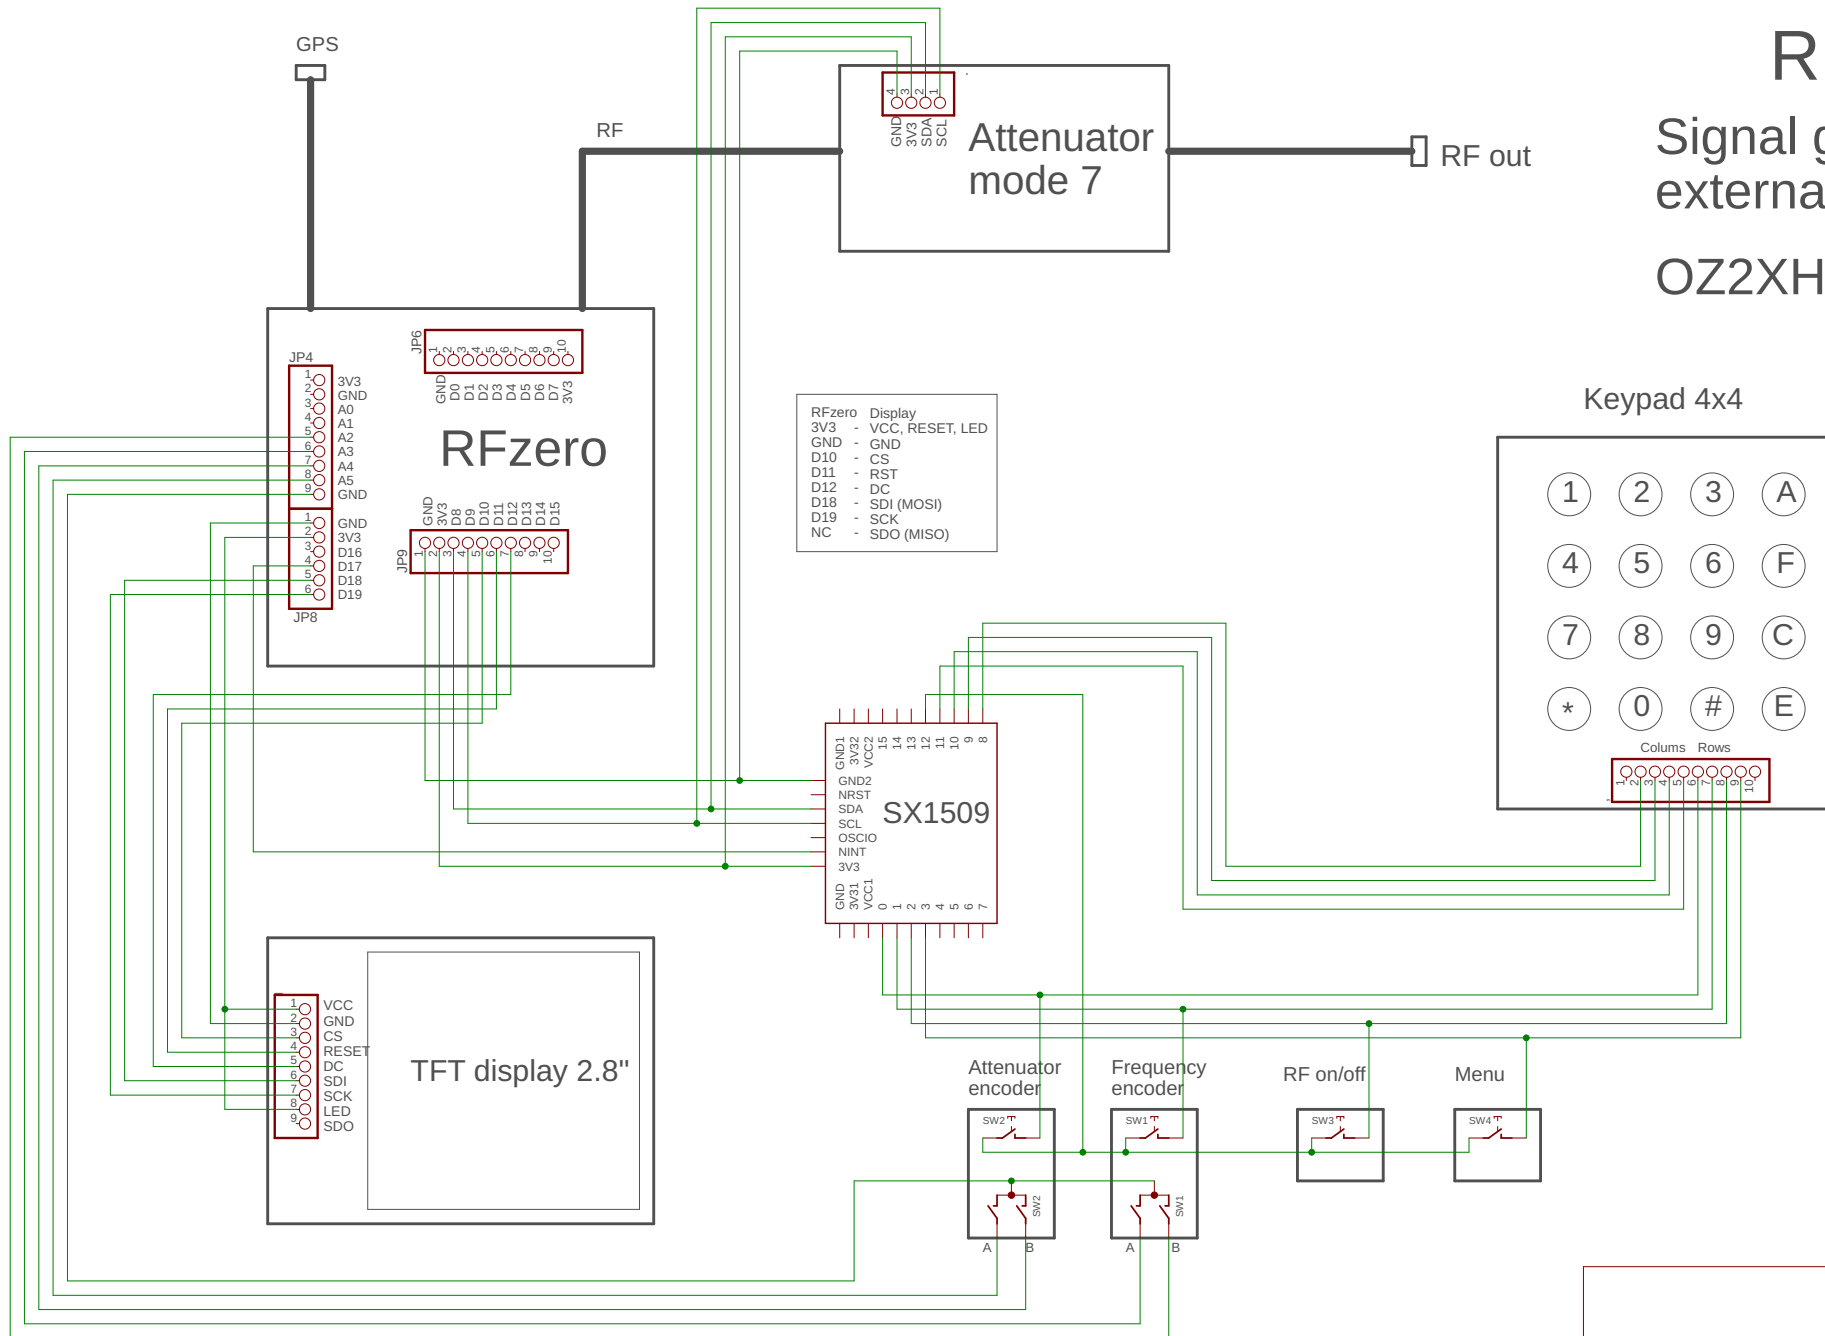

RFzero

Signal generator
external connections

OZ2XH solution

Keypad 4x4